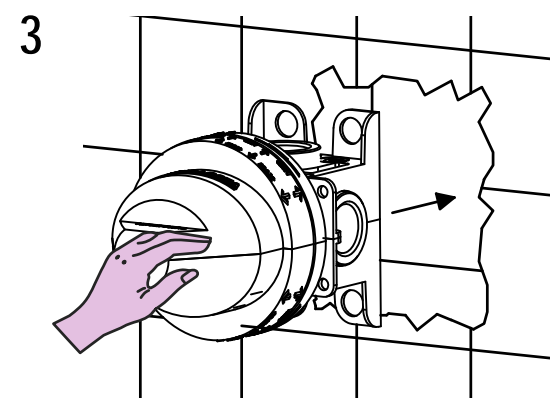

1 IMPORTANTISSIMO VERY IMPORTANT

PIASTRE SOTTILI/SLIM PLATES			
SERIE	ARTICOLO	SERIE	ARTICOLO
PASCAL	1021/K - 1021/K/E	BAMBU'	0421/N-0421/N/E 0421/Q-0421/Q/E
NÖEL	1521/K - 1521/K/E	MINI-B	4421/N-4421/N/E 4421/Q-4421/Q/E
EDWARD	0821/M/K - 0821/M/K/E	JQ	7821 - 7821/E
EDWARD LEVER	0821/LM/K-0821/LM/K/E 0821/LLM/K-0821/LLM/K/E	B-UNO B-DUE BEETHOVEN	7721/N - 7721/N/E 7921/L - 7921/L/E
ROMINA - CHARLOTTE	0321/M/K - 0321/M/K/E	ZEHN	7521 - 7521/E
JOCONDE	4021/M/K-4021/M/K/B 4021/M/K/E-4021/M/K/B/E	BABY-S	7221/N - 7221/N/E
ELITE	9121/MN - 9121/MN/E	SOGNO	7021 - 7021/E
ELITE MIX	9021/N - 9021/N/E	THEO - T-LUX	0921 - 0921/E
GRAZIE	5521 - 5521/E	LIFE	0521/MN - 0521/MN/E
JEANS	4821/N-4821/N/E 4821/Q-4821/Q/E	N-JOY	0121/N - 0121/N/E
M-DUE	8921/L - 8921/L/E	STRESA	1421/K-1421/K/E 1721/K-1721/K/E
M-UNO MOSE'	8821/N - 8821/N/E	STRESA SUITE	1621/K-1621/K/E 1821/K-1821/K/E

PIASTRE SPESSE/THICK PLATES	
SERIE	ARTICOLO
PASCAL	1021 - 1021/E
NÖEL	1521 - 1521/E
EDWARD	0821/M - 0821/M/E
EDWARD LEVER	0821/LM-0821/LM/E 0821/LLM-0821/LLM/E
ROMINA - CHARLOTTE	0321/M - 0321/M/E
JOCONDE	4021/M-4021/M/B 4021/M/E-4021/M/B/E
KROCUS	8521 - 8521/E
FLOW	3521 - 3521/E